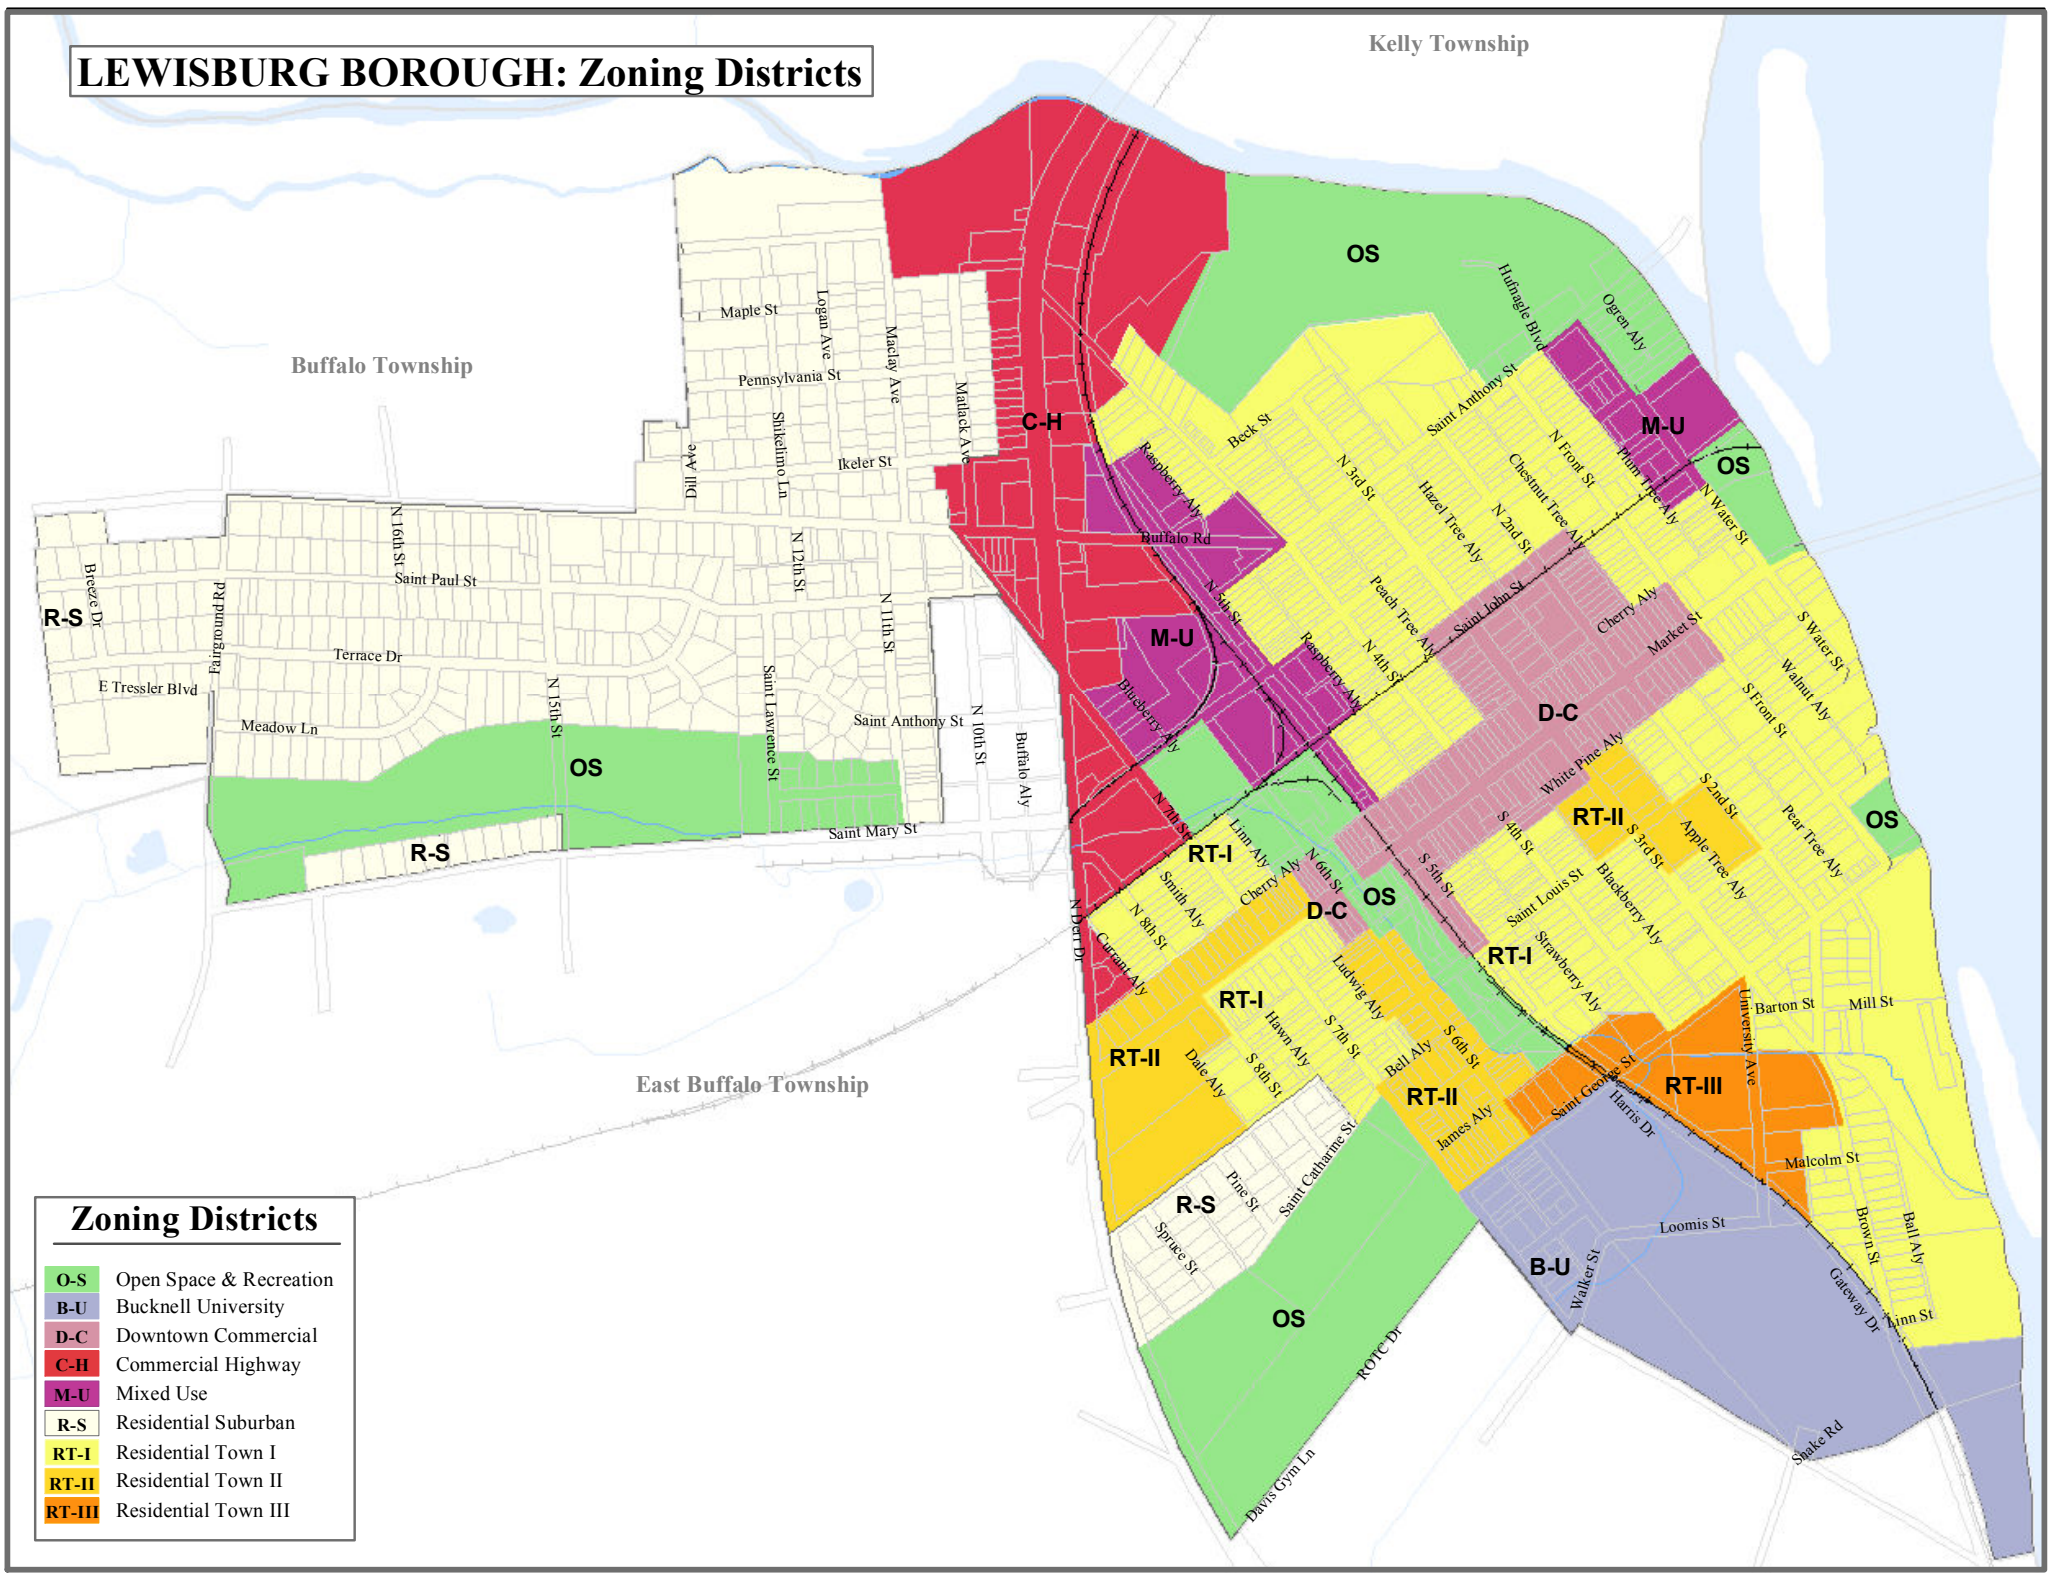

LEWISBURG BOROUGH: Zoning Districts

Zoning Districts

- O-S** Open Space & Recreation
- B-U** Bucknell University
- D-C** Downtown Commercial
- C-H** Commercial Highway
- M-U** Mixed Use
- R-S** Residential Suburban
- RT-I** Residential Town I
- RT-II** Residential Town II
- RT-III** Residential Town III